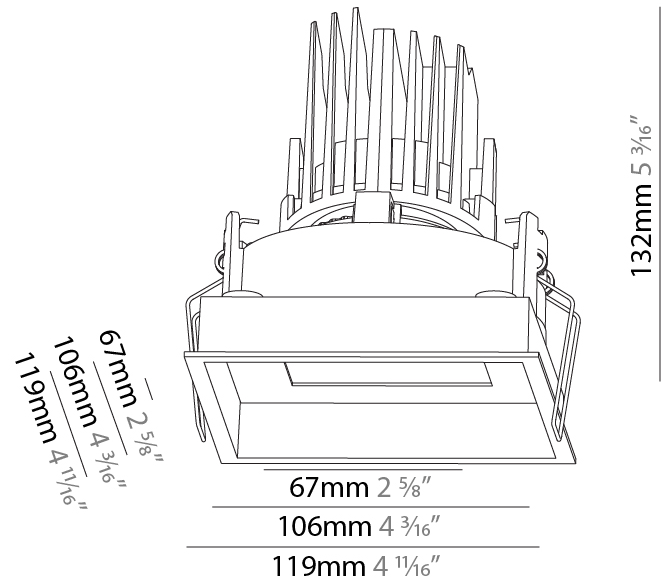

ELECTRICAL

Lamp Type: LED (Zhaga Standard)
Input Wattage (W): 13.2 / 16.5
Total Output Wattage (W): 12 / 14
Dimming: Tri-Mode (Non-Dimming and Phase Dimming (120Vac only) and 0-10V Dimming)
Driver Included: No
Driver Location: Recessed Housing
Driver Type: Constant Current - Universal
Driver Class: Class 2
Housing: See components
Input Voltage (V): 120 - 277
Constant Current (MA): 350

LED

Number of LEDs: 1
Color Temperature (°K): 2700 / 3000 / 3500 / 4000
Max. Delivered Lumen (lm): 850 / 950 / 1029 / 1050
Nominal Lumen (lm): 960 / 1070 / 1156 / 1180
CRI: >90 CRI
Lamp Life (hrs): 50000

OPTICAL

Reflector°: 14
Adjustability: Rotational 355°; Tilt 30°

RATINGS AND CERTIFICATIONS

Certified By: Certified for North American Standards
Zaneen Lighting Inc. © 2024, T 1800-388-3382, F 416-247-9319, www.zaneen.com

Available for International specifications by adding 'INT' at the end of the existing Model #. For assistance on 'custom' specifications, contact zteam@zaneen.com. In a constant effort to supply the best product, we reserve the right to change specifications or materials without notice. The most recent specification sheets are found at zaneen.com